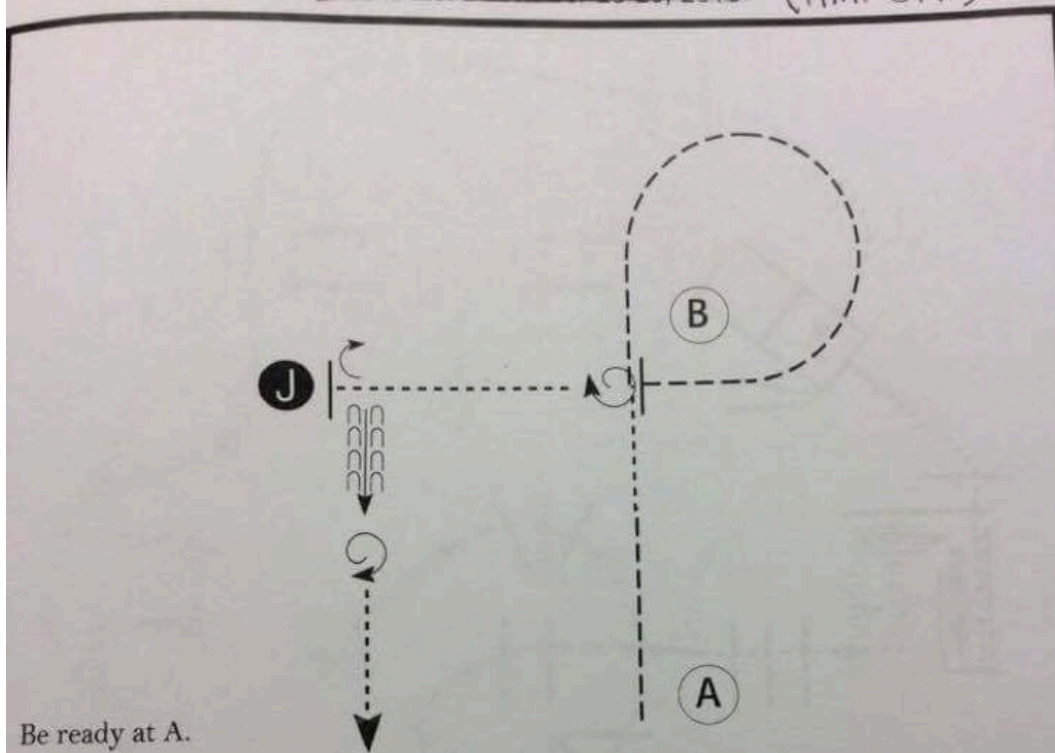

Showmanship (Youth & Amateur)

(AM. SPB)

Be ready at A.

1. Trot halfway to B.
2. Walk two horse lengths.
3. Trot to and around B as shown.
4. Trot past B and stop. Perform a 360 degree turn.
5. Walk to judge and set up for inspection.
6. When dismissed, perform a 90 degree turn and back approximately 2 horse lengths.
7. Perform a 540 degree turn and walk straight away.

Walk - - - - -

Trot - - - - -

Back ←

Marker (B)

Judge (J)

Follow the instructions of your ring steward.

Pattern Provided by:

[S/